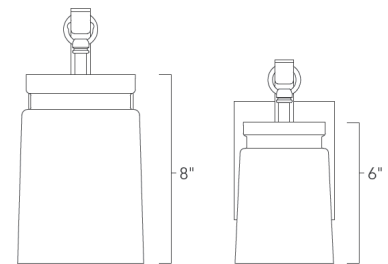

TRIVERS

1405-LP BLK-CAG

UPC: 844375064942

Linear Pendant

Nostalgic for a bygone era, the Travers Collection may have a simple form, but it creates dramatic style. The rustic, industrial inspired design features simple lamps enclosed in Clear Frosted Artisan Glass. The frosted glass is complemented by a smooth, hand-painted black finish. Extra-large glass shades house medium base bulbs offering an ample supply of light. These transitional fixtures work well with a variety of decors. This linear pendant provides soft task lighting, fully illuminating a kitchen bar or countertop.

Fixture Finish:	Black	
Glass/Shade Finish:	Clear Frosted Artisan Glass	
Materials:	Steel	Glass
Fixture Width:	36.5"	92.71cm
Fixture Height:	22.5"	57.15cm
Fixture Extension	5.5"	13.97cm
Glass Diameter:	4.5"/5.5"	13.97cm
Glass Height:	8"	20.32cm
Canopy/Backplate:	8"W x 4.375"H x 1"E	20.32cmW x 11.113cmH x 2.54cmE
Chain:	2ea 6' (3.8mm)	2ea 1.83m (3.8mm)
Rod:	NA	NA
Wire:	10'	3.048m
Bulb Type:	Incandescent, Type A	
Wattage:	4 x 100W(M)	
Voltage:	120	
Install Position:		
Approved Location:	Dry Location	

Small glass used on -BA1, -BA3 & -3SF